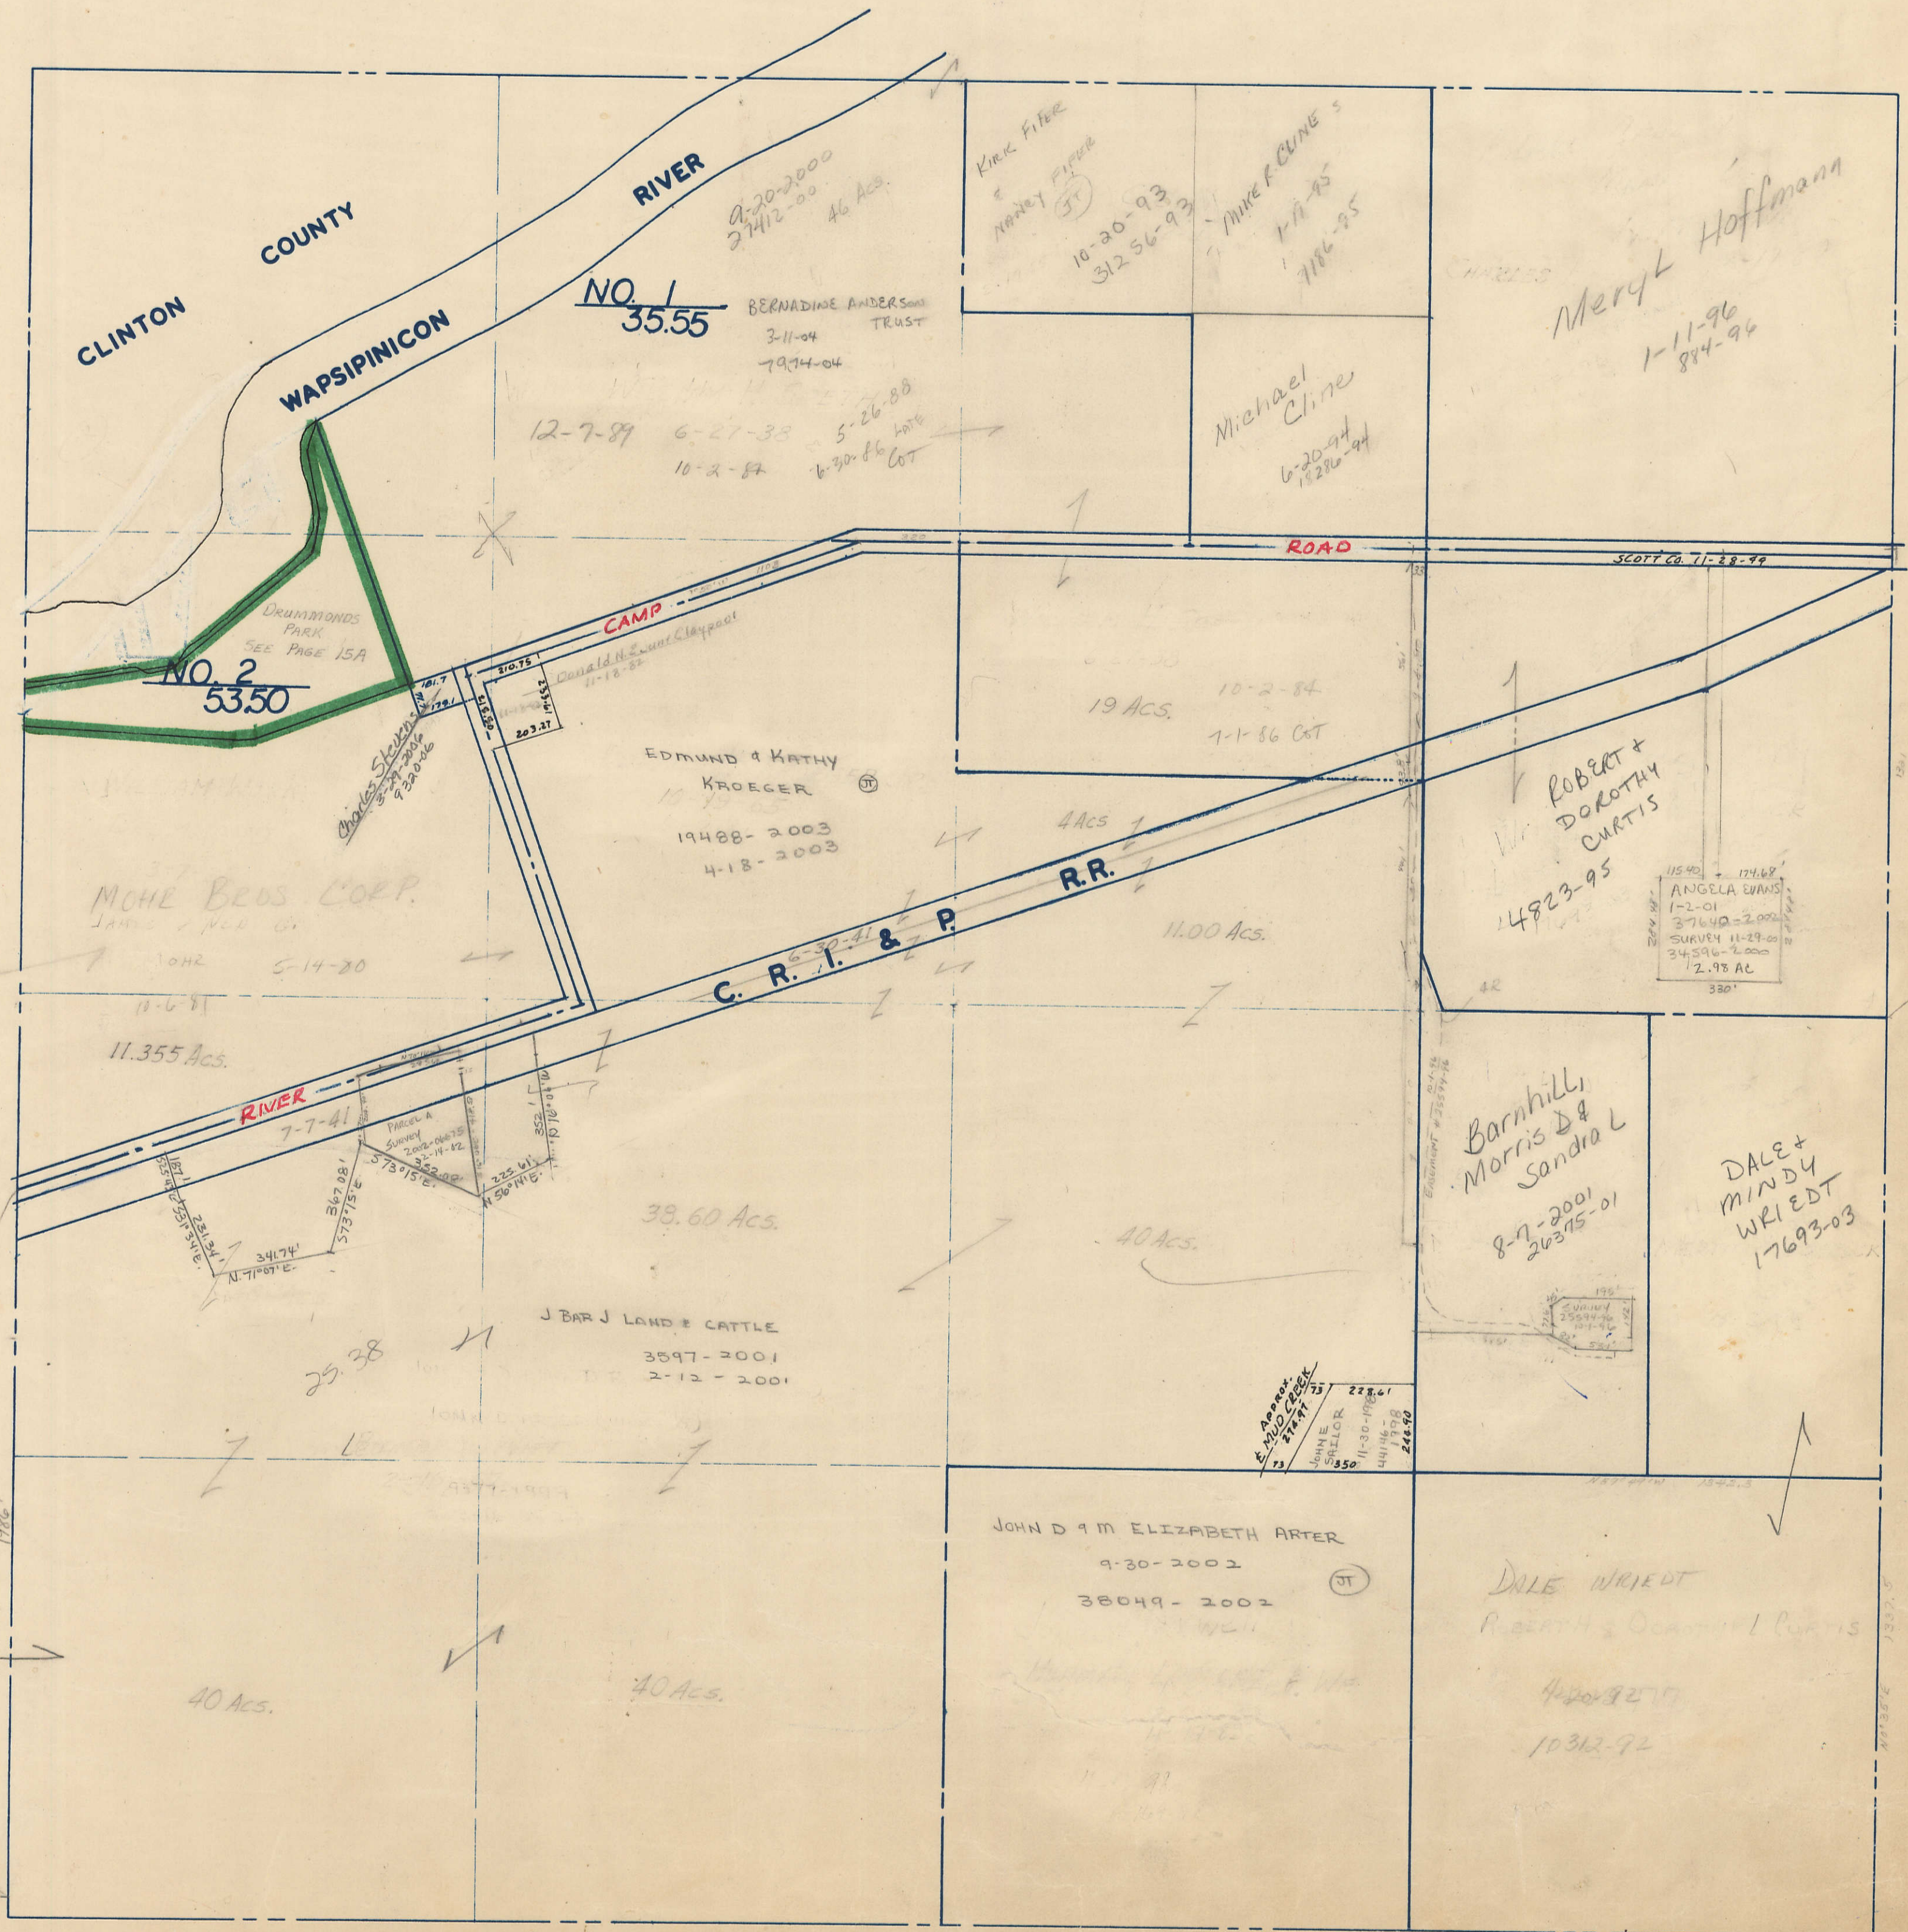

SECTION 14  
TOWNSHIP 80 NORTH, RANGE 2 EAST,  
5<sup>TH</sup> PRINCIPAL MERIDIAN  
ALLENS GROVE TOWNSHIP  
SCOTT COUNTY, IOWA

SCALE: 1 INCH = 330 FEET

TRANSFER PAGE 9

SECTION 11 PAGE 11

PAGE 15

SECTION 15